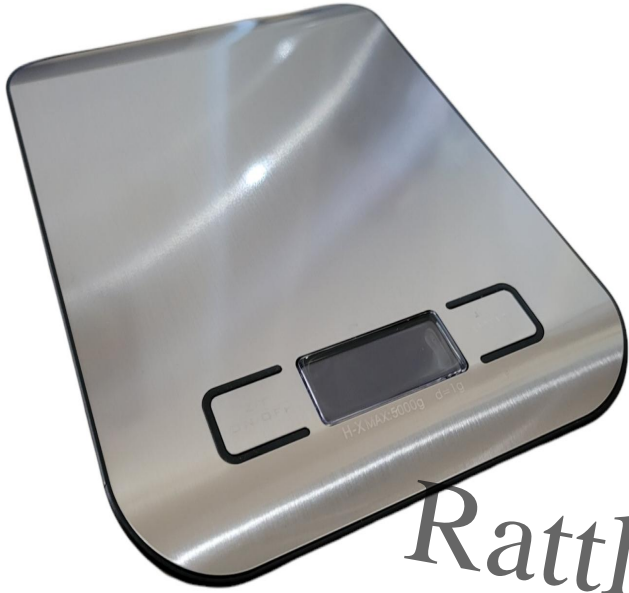

# Scale

*Rattleware*

## Index

[1. Mini Coffee Scale, Digital, Black, .1g Accuracy](#)

[2. Scale Scoop, for Dosing and Weighing, Batteries Included](#)

[3. Cupping Scale, Stainless Steel](#)

*Rattleware*

**Mini Coffee Scale, Digital, Black, .1g Accuracy**